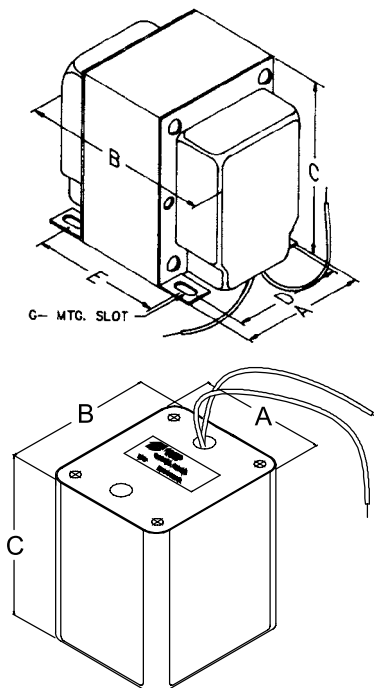

Enclosed & Potted D.C. Filter (193 Series)

Potted

Enclosed

Chokes

ENCLOSED & POTTED D.C. FILTER CHOKES

- Enclosed, 4-hole chassis mount chokes (some models also available epoxy potted in a black powder paint - drawn steel cabinet - see chart). Potted models mount with 1/4" - 20 hardware (included).
- Tolerance of 15% on both inductance & resistance. Inductances measured at rated D.C. current.
- Minimum 8" long leads.
- Units will exhibit less inductance at slightly higher currents or more at lower currents.
- Perfect for high voltage power supply filtering, case matches power transformers & tube audio output transformers.

Part No.	Style	Inductance (Henrys)	Current (D.C. ma.)	Resistance (Ohms)	Max. Operating (Volts D.C.)	Wt. Lbs.	Dim. Ref.
193B	Enclosed	12	100	155	600	2.5	X6
193C	Enclosed	20	100	181	600	3.25	X8
193CP	Potted	20	100	184	800	5.0	P1
193D	Enclosed	8	150	75	600	3.25	X8
193G	Enclosed	10	150	102	800	4.25	X17
193GP	Potted	10	150	103	800	6.0	P1
193H	Enclosed	5	200	65	600	2.5	X6
193J	Enclosed	10	200	82	800	5.5	X11
193JP	Potted	10	200	79	800	7.5	P1
193K	Enclosed	2.6	300	21	800	3.25	X8
193L	Enclosed	5	300	57	800	5.5	X11
193LP	Potted	5	300	55	800	7.5	P1
193M	Enclosed	10	300	63	800	10.5	X14
193MP	Potted	10	300	63	800	10.5	P1
193N	Enclosed	3	500	35	600	5.0	X11
193NP	Potted	3	500	36	800	7.0	P1
193P	Enclosed	5	500	26	800	10.75	X14
193Q	Enclosed	10	500	53	1000	21.0	X16
193R	Enclosed	0.3	1000	3.50	1000	4.5	X10
193S	Enclosed	1	1000	5.75	1000	8.0	X13
193T	Enclosed	0.05	2000	0.7	300	2.5	X6
193U	Enclosed	0.2	2000	1.7	300	6.0	X12
193V	Enclosed	0.15	3000	1.0	300	9.0	X14